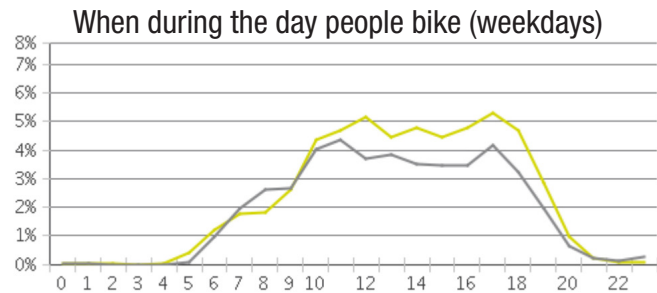

## Bike counts in Peace Dale

### Summer April - October 303 cyclists/day average