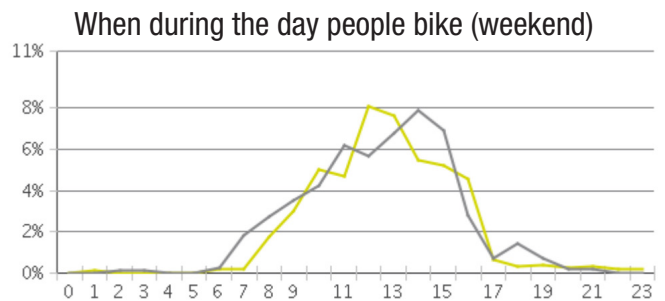

Winter November - March 25 cyclists/day average

Data: EcoCounter reports provided by RIOT