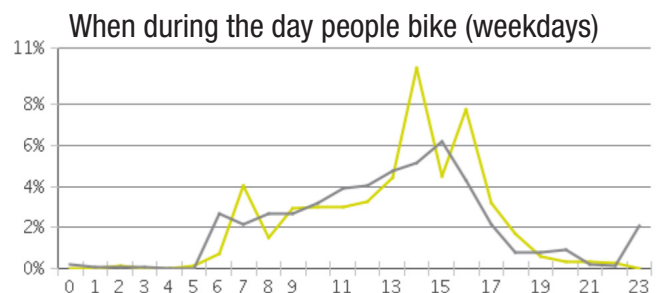

Winter November - March 25 cyclists/day average

Data: EcoCounter reports provided by RIOT