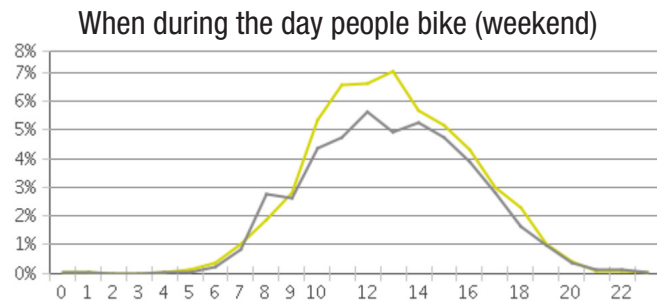

### Summer April - October 303 cyclists/day average