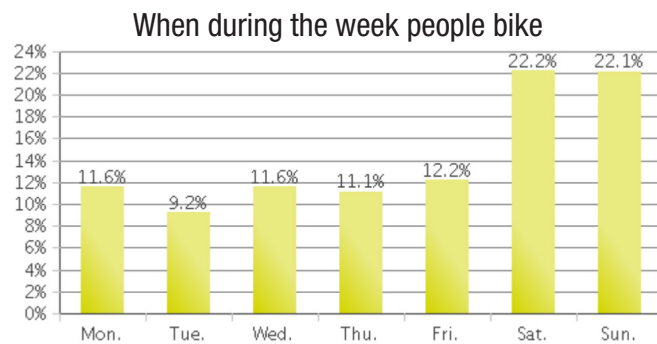

### Summer April - October 303 cyclists/day average