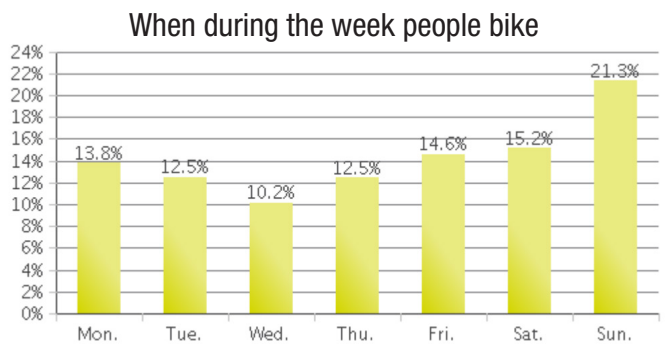

Winter November - March 25 cyclists/day average

Data: EcoCounter reports provided by RIOT